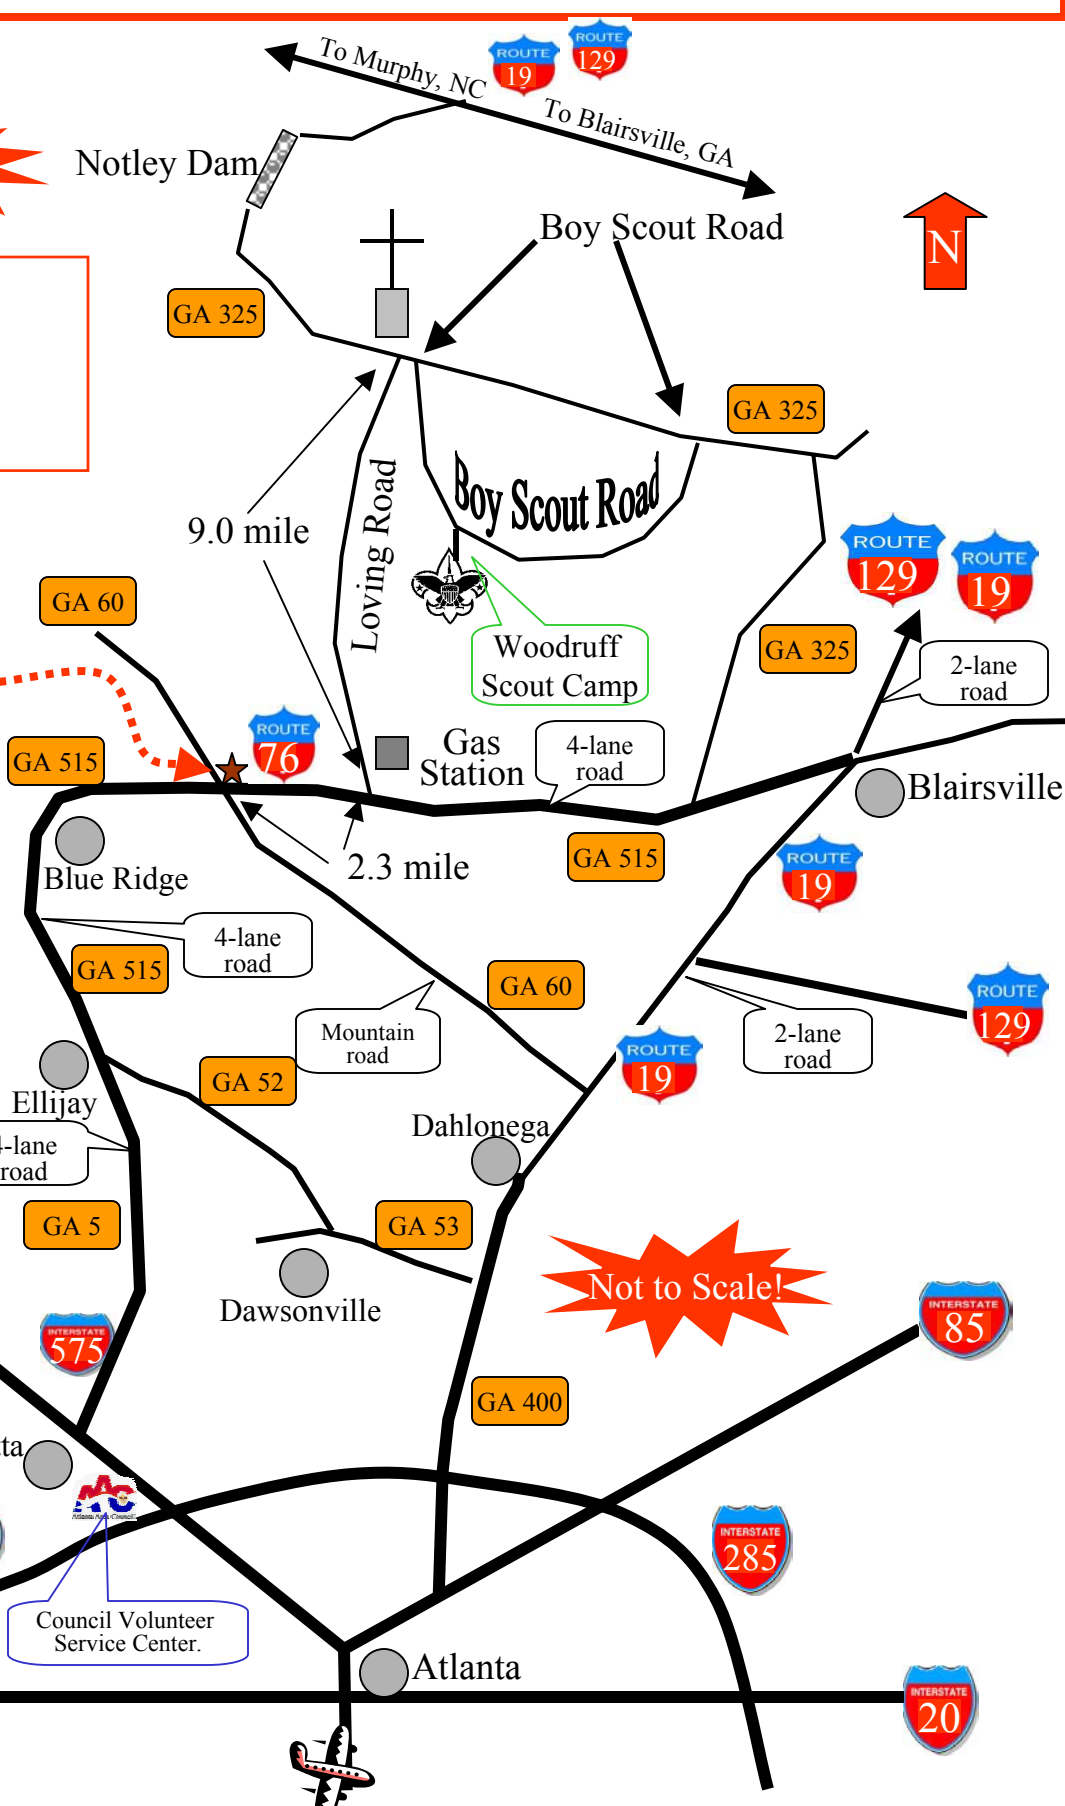

# Directions to Robert W. Woodruff Scout Reservation

Not to Scale!

**Address:**

**Robert W. Woodruff Scout Reservation**  
 10387 Boy Scout Road  
 Blairsville, GA 30512

**Directions:**

Woodruff is approximately 2 hours drive from central Atlanta, best route is I75 to I575 to SR515 (all are 4-lane)★. From the intersection of SR 515 & SR60 travel east on SR515 - 2.3 miles to Loving Rd. Turn North (left) on Loving Rd. and travel 9 miles until Loving ends at SR325. Turn right on SR325 and make an immediate right on to Boy Scout Road. Camp Woodruff is approx. 2.5 miles. (08/04/04)

Not to Scale!

Council Volunteer Service Center.